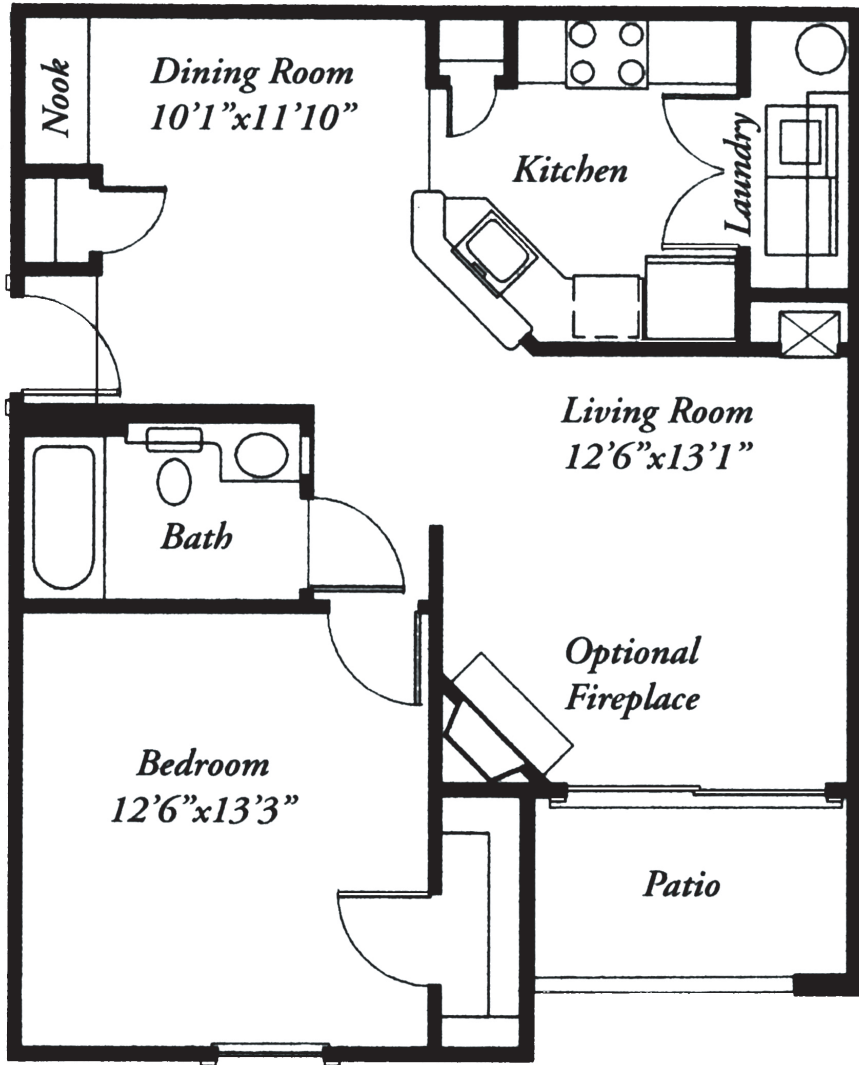

Summerville *at falls river*

The Gardenia with Sunroom

*Optional Floorplan:
One Bedroom w/Sunroom*

818 SQ. FT.